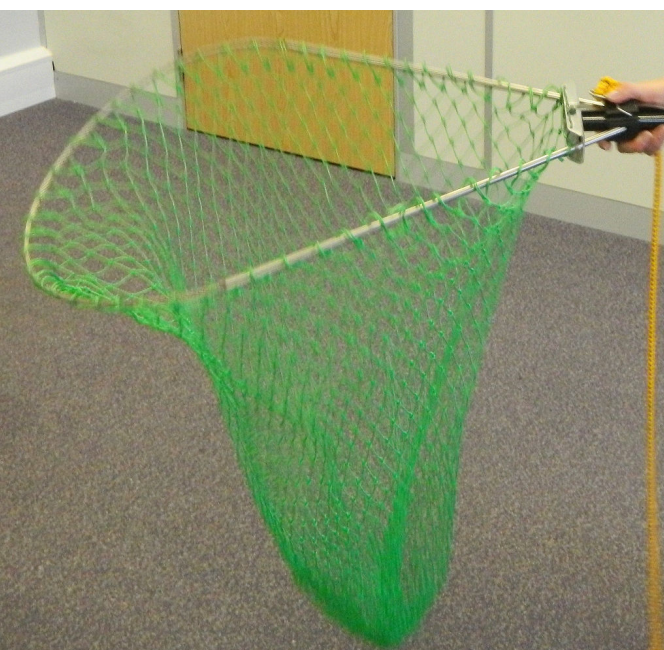

## USES AND APPLICATIONS

Used for the safe rescue of small animals. Sturdy, robust and very lightweight construction. The soft mesh is knot-less and ideal for catch-and-release purposes.

## HOW TO USE

Attach the Rescue Net attachment by sliding onto the gold collar of the pole. This will secure into place with the spring buttons. Extend the pole to desired length and scoop the Rescue Net over the casualty.

## MAINTENANCE & PRECAUTIONS

The sleeve fitting should be regularly tested on the pole top fitting, as damage will prevent the attachment from fitting securely.