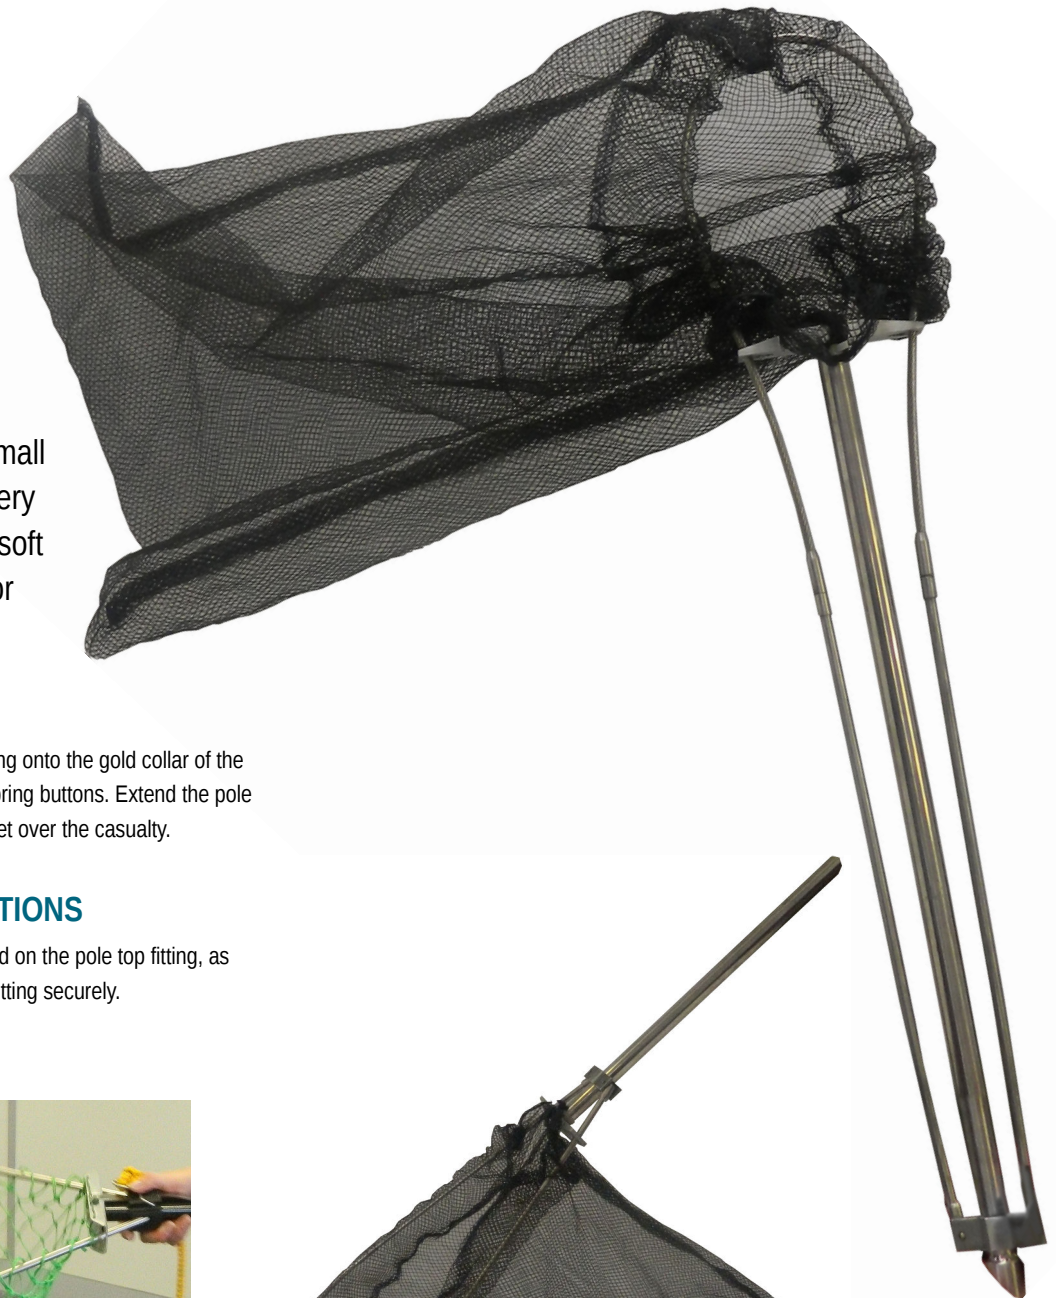

## USES AND APPLICATIONS

Used for the safe rescue of small animals. Sturdy, robust and very lightweight construction. The soft mesh is knot-less and ideal for catch-and-release purposes.

## HOW TO USE

Attach the Rescue Net attachment by sliding onto the gold collar of the pole. This will secure into place with the spring buttons. Extend the pole to desired length and scoop the Rescue Net over the casualty.

## MAINTENANCE & PRECAUTIONS

The sleeve fitting should be regularly tested on the pole top fitting, as damage will prevent the attachment from fitting securely.